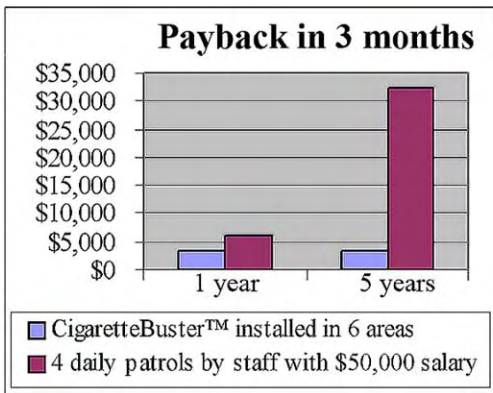

It's Impartial!

Decreases complaints about non-smoking rules violations

It's Simple!

Easy to install and low maintenance

Praise for CigaretteBuster™

High school teacher Dick Austin observed immediate elimination of both smoking and the need for teachers to act as monitors and said "I can't praise it enough"