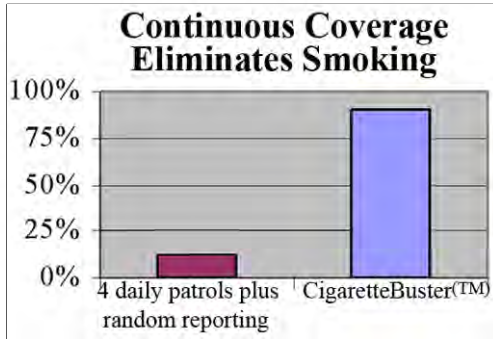

CigaretteBuster™

Wi-Fi-Enabled Enforcement System

The advantages are clear!

The most popular non-smoking enforcement system in the world

It's Successful!

Continuous and automatic monitoring eliminates smoking in bathrooms, stairwells, and other areas designated as non-smoking

It's Cost-Effective!

Pays for itself in a few months by freeing staff from routine bathroom patrol

It's Impartial!

Decreases complaints about non-smoking rules violations

It's Simple!

Easy to install and low maintenance