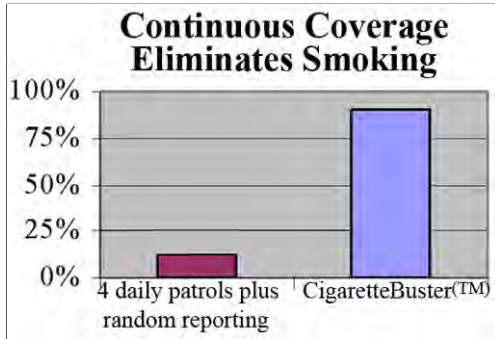

CigaretteBuster™

Wireless Central Office System

The advantages are clear!

The most popular non-smoking enforcement system in the world

It's Successful!

Continuous and automatic monitoring eliminates smoking in bathrooms, stairwells, and other areas designated as non-smoking

It's Cost-Effective!

Pays for itself in a few months by freeing staff from routine bathroom patrol

It's Impartial!

Decreases complaints about non-smoking rules violations

It's Simple!

Easy to install and low maintenance