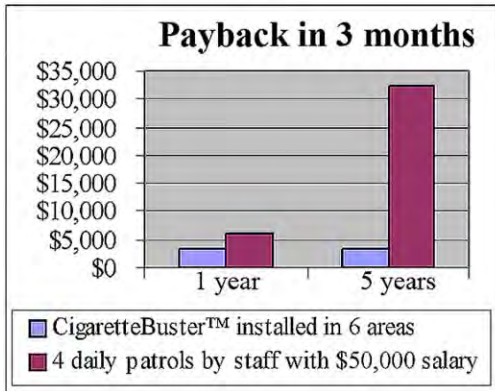

It's Impartial!

Decreases complaints about non-smoking rules violations

It's Simple!

Easy to install and low maintenance

Praise for CigaretteBuster™

High school teacher Dick Austin observed immediate elimination of both smoking and the need for teachers to act as monitors and said "I can't praise it enough"